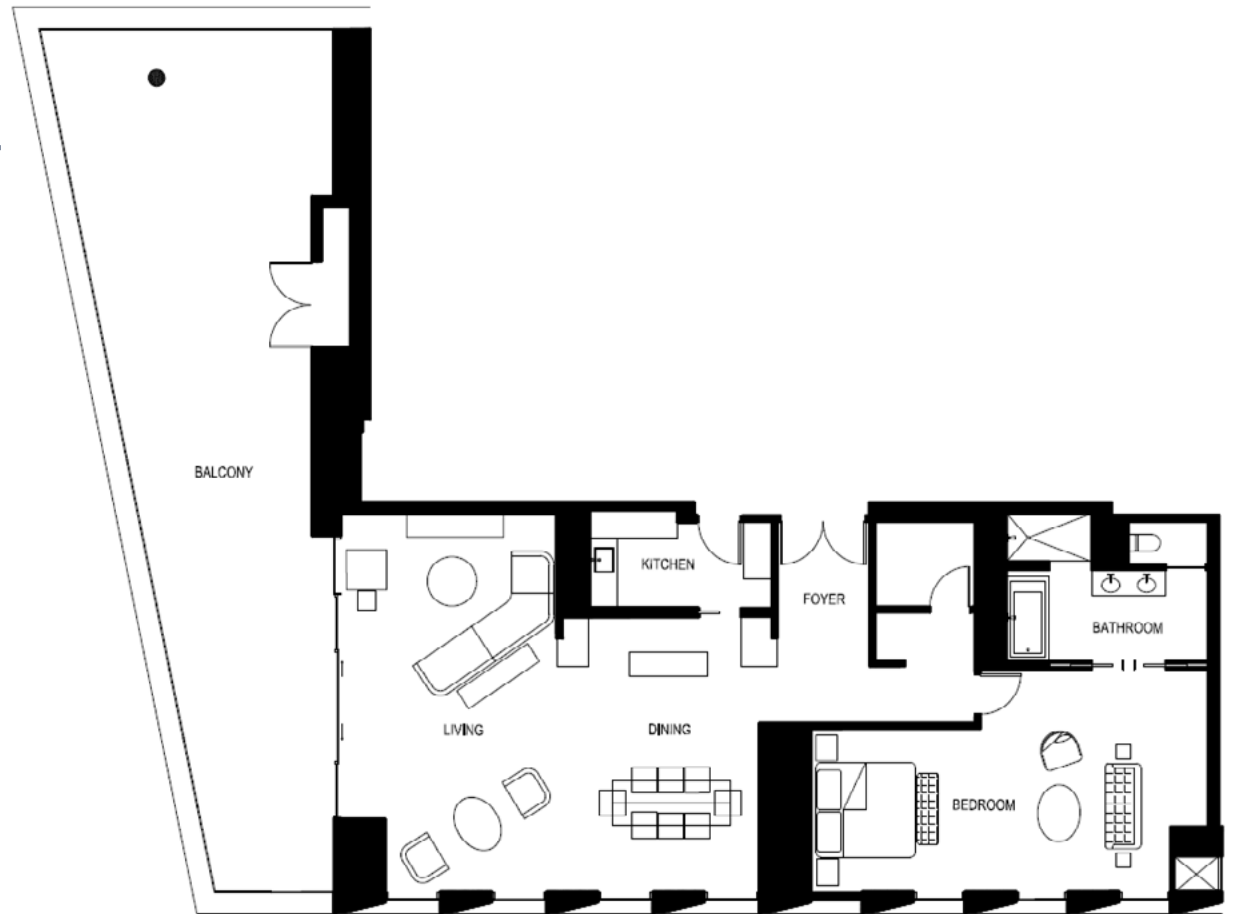

CANYON PENTHOUSE

2,453 sq. ft.

8490 West Sunset Boulevard | West Hollywood, CA 90069
310 424 1600 | jeremyhotel.com | [@thejeremyhotel](https://www.instagram.com/thejeremyhotel)

THE JEREMY
WEST HOLLYWOOD