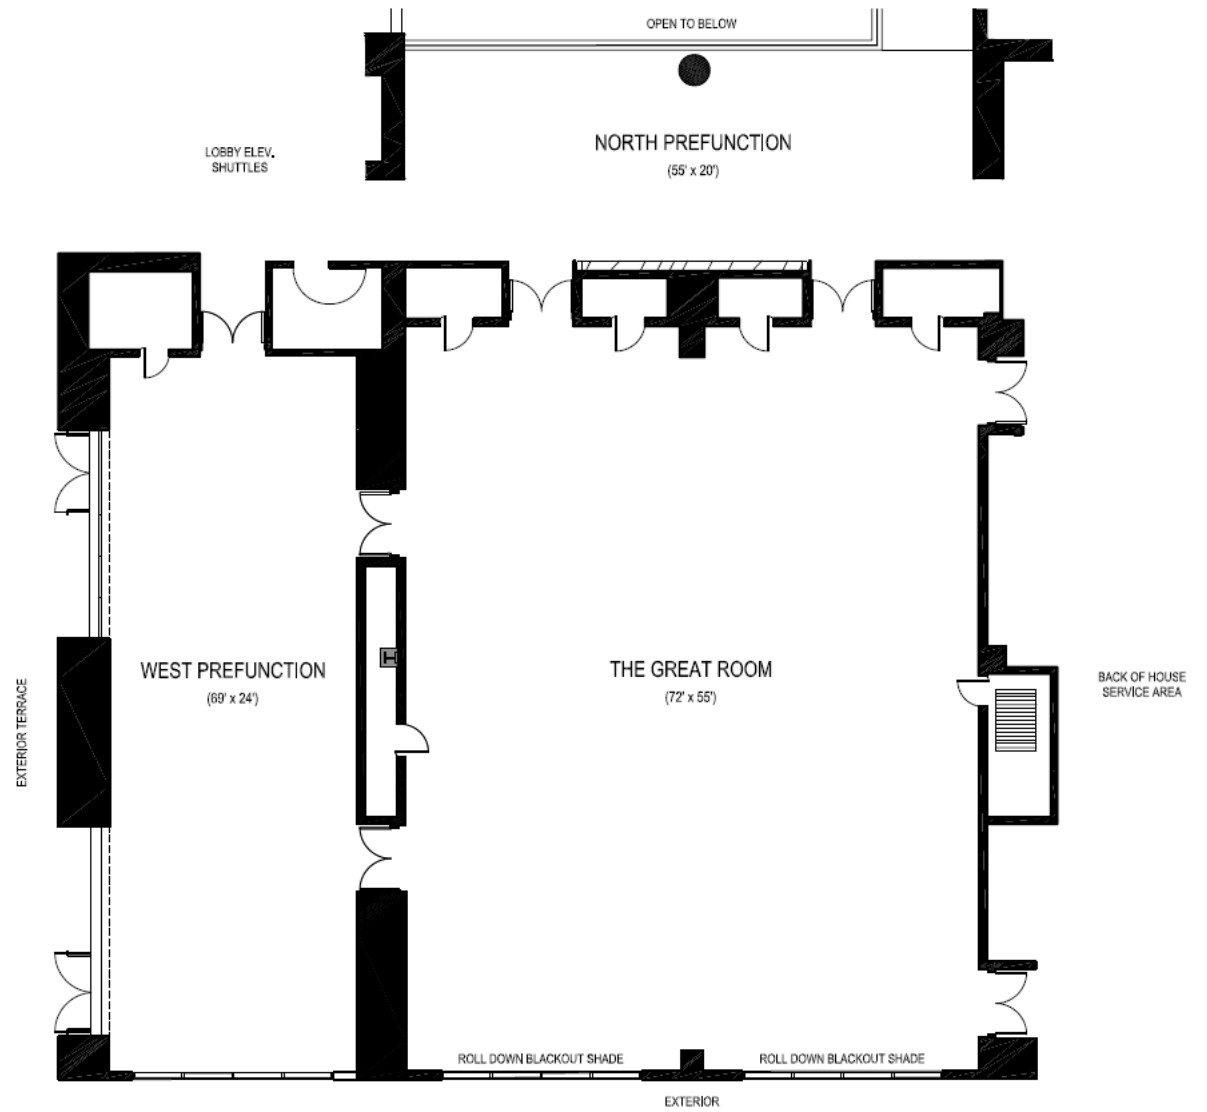

# THE GREAT ROOM & FOYERS

6,722 sq. ft. total

3,959 sq. ft. The Great Room

1,114 sq. ft. Foyer North

1,649 sq. ft.

16'3"–17' ceiling height

750 guests total

565 guests Great Room

75 guests Foyer North

110 guests Foyer West

# THE GREAT ROOM

3,959 sq. ft. total

1,925 sq. ft. North

1,980 sq. ft. South

16'3"–17' ceiling height

565 guests