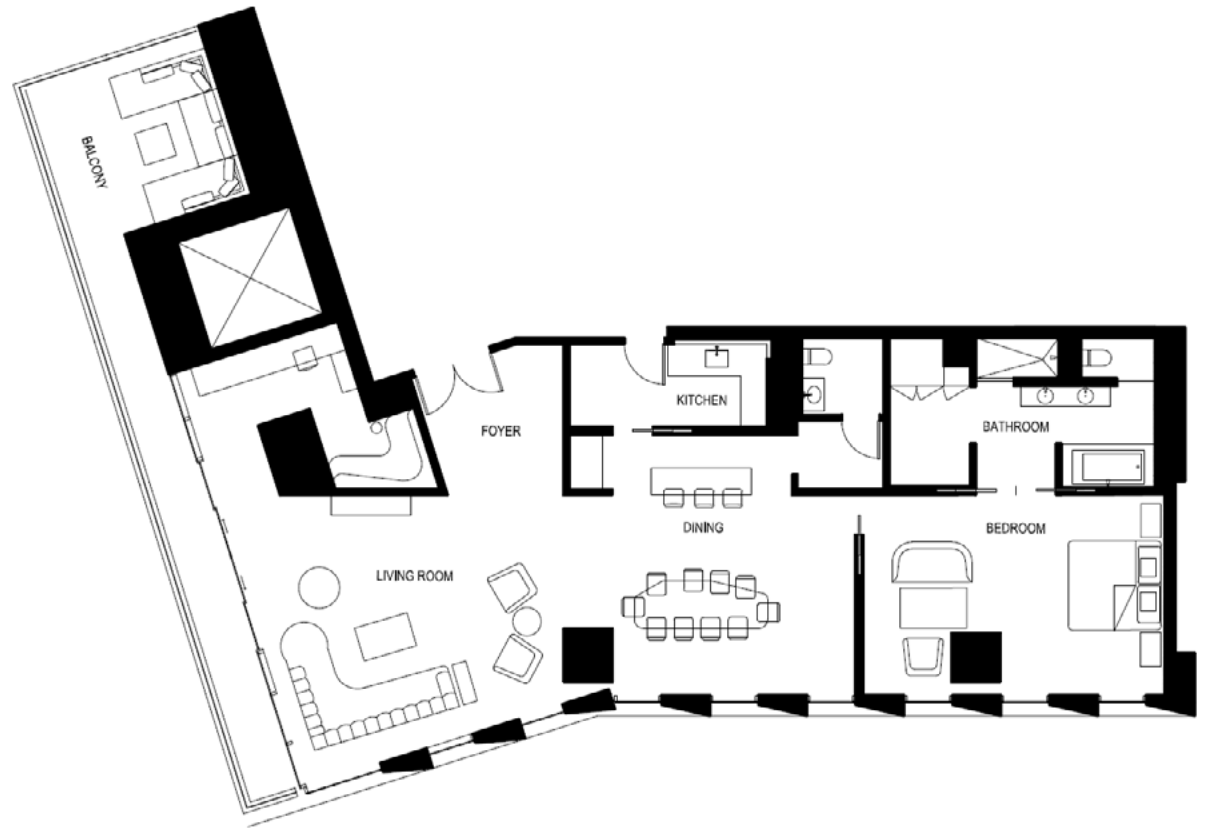

SKYBOX PENTHOUSE

2,282 sq. ft.

8490 West Sunset Boulevard | West Hollywood, CA 90069
310 424 1600 | jeremyhotel.com | [@thejeremyhotel](https://www.instagram.com/thejeremyhotel)

THE JEREMY
WEST HOLLYWOOD